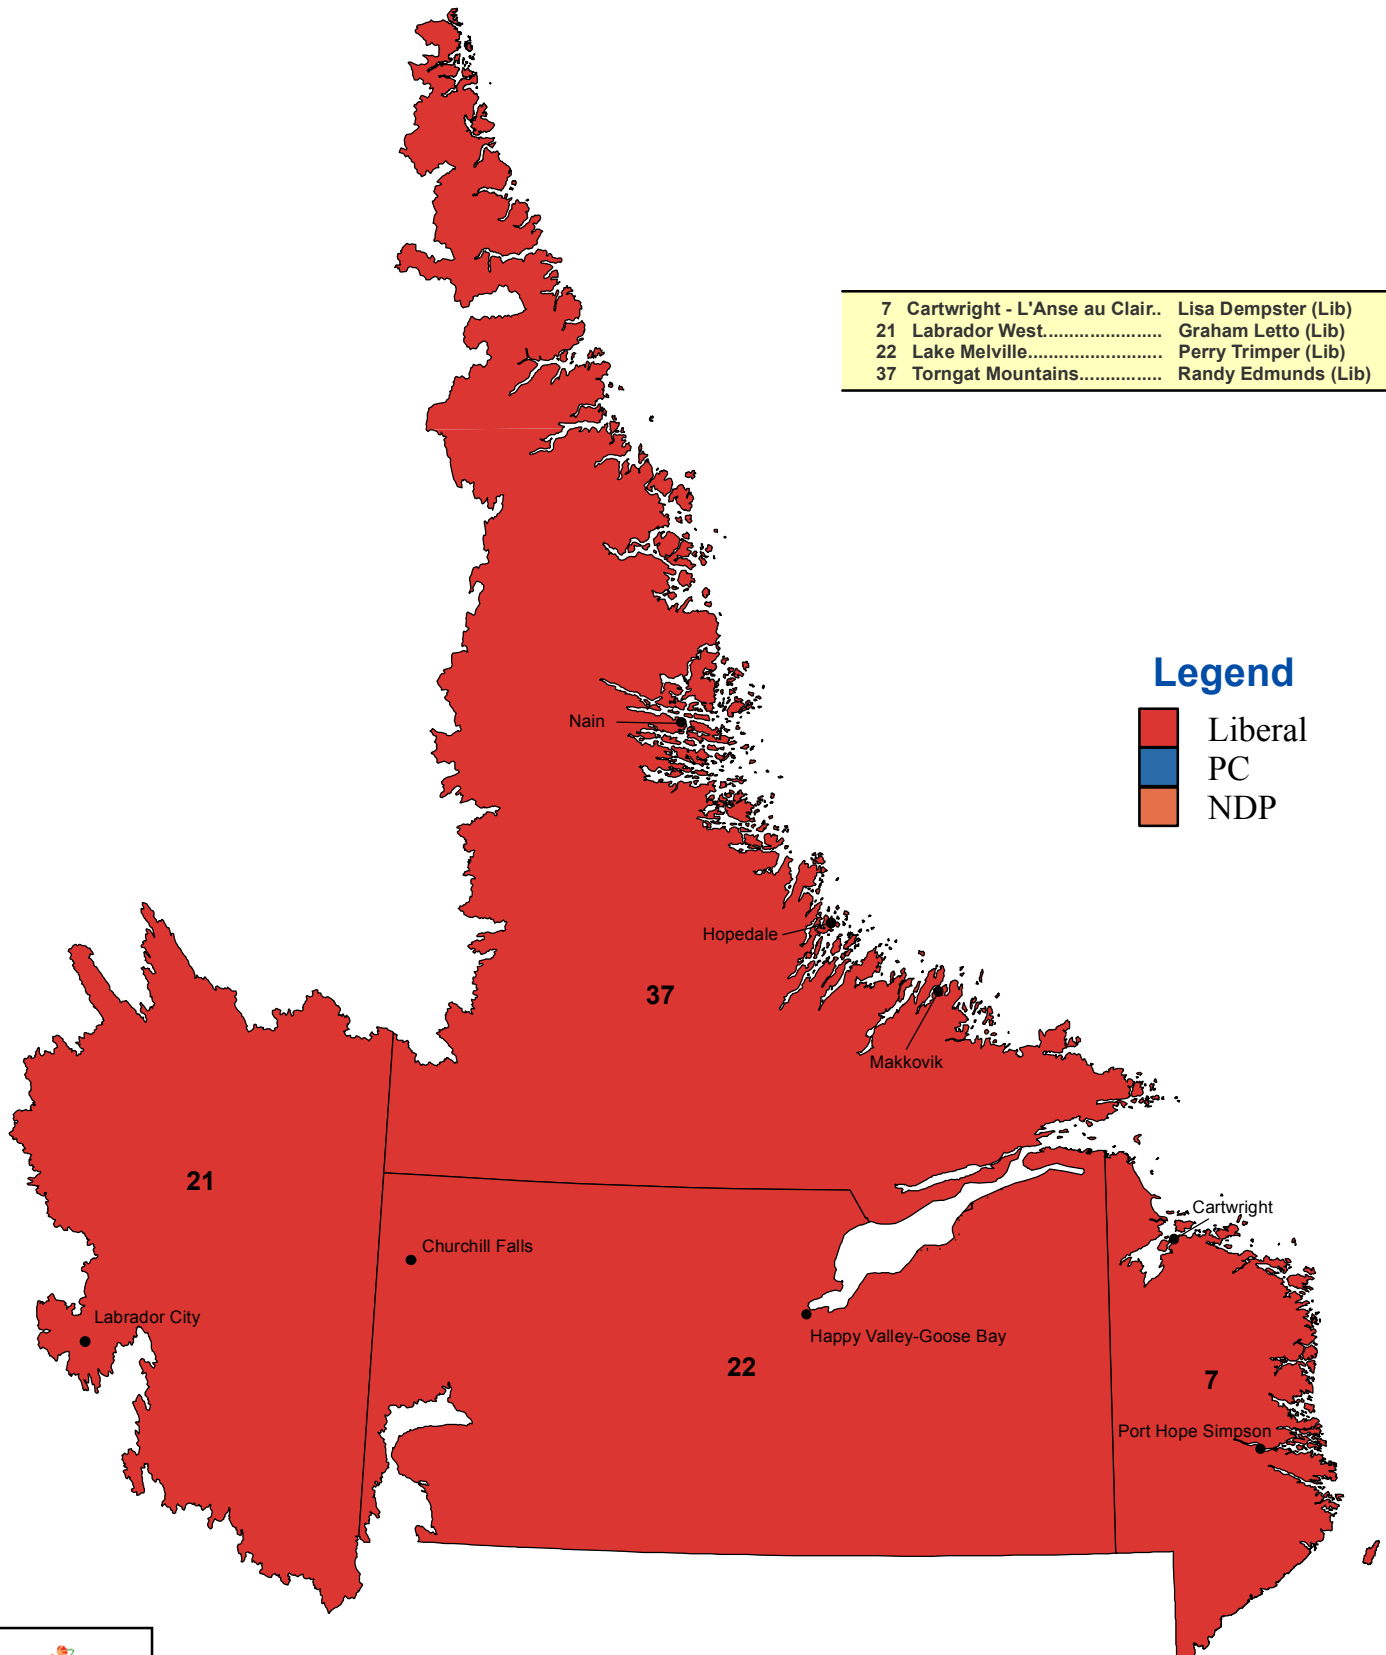

Members of the House of Assembly November 2015

7	Cartwright - L'Anse au Clair..	Lisa Dempster (Lib)
21	Labrador West.....	Graham Letto (Lib)
22	Lake Melville.....	Perry Trimper (Lib)
37	Torngat Mountains.....	Randy Edmunds (Lib)

Legend

■	Liberal
■	PC
■	NDP