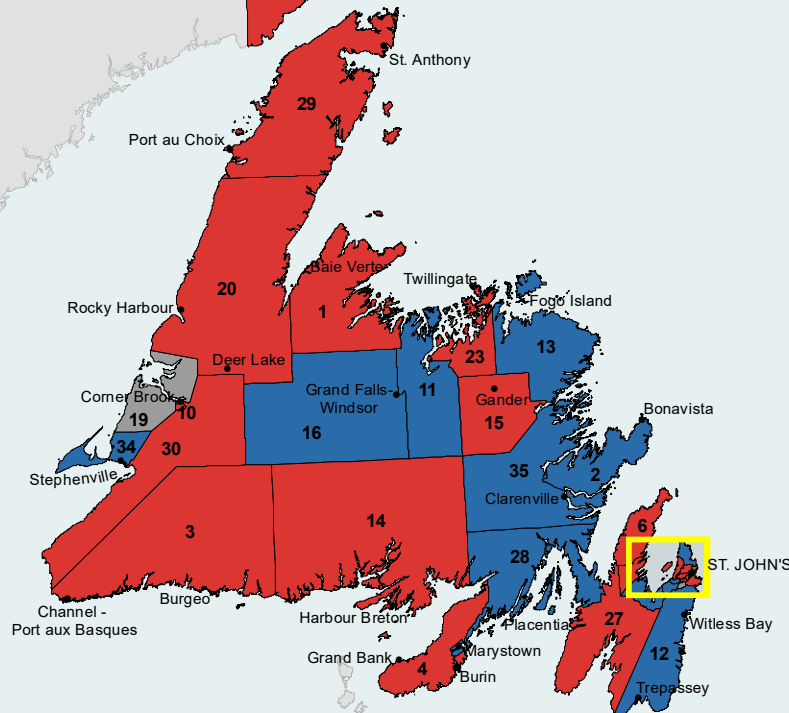

Provincial Electoral Districts Newfoundland & Labrador

1 Baie Verte - Green Bay	21 Labrador West
2 Bonavista	22 Lake Melville
3 Burgeo - La Poile	23 Lewisporte - Twillingate
4 Burin - Grand Bank	24 Mount Pearl North
5 Cape St. Francis	25 Mount Pearl - Southlands
6 Carbonear - Trinity - Bay de Verde	26 Mount Scio
7 Cartwright - L'Anse au Clair	27 Placentia - St. Mary's
8 Conception Bay East - Bell Island	28 Placentia West - Bellevue
9 Conception Bay South	29 St. Barbe - L'Anse aux Meadows
10 Corner Brook	30 St. George's - Humber
11 Exploits	31 St. John's Centre
12 Ferryland	32 St. John's East - Quidi Vidi
13 Fogo Island - Cape Freels	33 St. John's West
14 Fortune Bay - Cape La Hune	34 Stephenville - Port au Port
15 Gander	35 Terra Nova
16 Grand Falls-Windsor - Buchans	36 Topsail - Paradise
17 Harbour Grace - Port de Grave	37 Torngat Mountains
18 Harbour Main	38 Virginia Waters - Pleasantville
19 Humber - Bay of Islands	39 Waterford Valley
20 Humber - Gros Morne	40 Windsor Lake

LEGEND

- Liberal
- PC
- NDP
- Independent

Department of Finance
Newfoundland & Labrador Statistics Agency