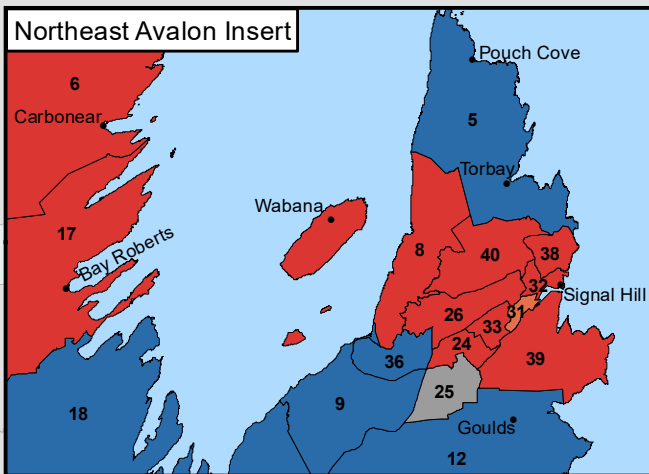

Provincial Electoral Districts Newfoundland & Labrador

1 Baie Verte - Green Bay	21 Labrador West
2 Bonavista	22 Lake Melville
3 Burgeo - La Poile	23 Lewisporte - Twillingate
4 Burin - Grand Bank	24 Mount Pearl North
5 Cape St. Francis	25 Mount Pearl - Southlands
6 Carbonear - Trinity - Bay de Verde	26 Mount Scio
7 Cartwright - L'Anse au Clair	27 Placentia - St. Mary's
8 Conception Bay East - Bell Island	28 Placentia West - Bellevue
9 Conception Bay South	29 St. Barbe - L'Anse aux Meadows
10 Corner Brook	30 St. George's - Humber
11 Exploits	31 St. John's Centre
12 Ferryland	32 St. John's East - Quidi Vidi
13 Fogo Island - Cape Freels	33 St. John's West
14 Fortune Bay - Cape La Hune	34 Stephenville - Port au Port
15 Gander	35 Terra Nova
16 Grand Falls-Windsor - Buchans	36 Topsail - Paradise
17 Harbour Grace - Port de Grave	37 Torngat Mountains
18 Harbour Main	38 Virginia Waters - Pleasantville
19 Humber - Bay of Islands	39 Waterford Valley
20 Humber - Gros Morne	40 Windsor Lake

LEGEND

- Liberal
- PC
- NDP
- Independent

Department of Finance
Newfoundland & Labrador Statistics Agency