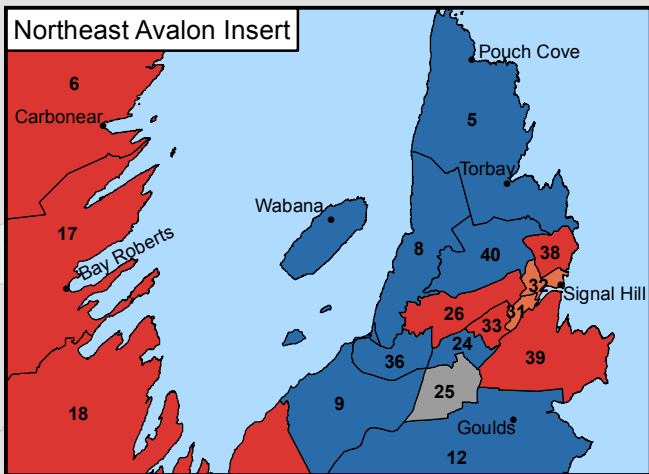

Provincial Electoral Districts Newfoundland & Labrador

1 Baie Verte - Green Bay	21 Labrador West
2 Bonavista	22 Lake Melville
3 Burgeo - La Poile	23 Lewisporte - Twillingate
4 Burin - Grand Bank	24 Mount Pearl North
5 Cape St. Francis	25 Mount Pearl - Southlands
6 Carbonear - Trinity - Bay de Verde	26 Mount Scio
7 Cartwright - L'Anse au Clair	27 Placentia - St. Mary's
8 Conception Bay East - Bell Island	28 Placentia West - Bellevue
9 Conception Bay South	29 St. Barbe - L'Anse aux Meadows
10 Corner Brook	30 St. George's - Humber
11 Exploits	31 St. John's Centre
12 Ferryland	32 St. John's East - Quidi Vidi
13 Fogo Island - Cape Freels	33 St. John's West
14 Fortune Bay - Cape La Hune	34 Stephenville - Port au Port
15 Gander	35 Terra Nova
16 Grand Falls-Windsor - Buchans	36 Topsail - Paradise
17 Harbour Grace - Port de Grave	37 Torngat Mountains
18 Harbour Main	38 Virginit Waters - Pleasantville
19 Humber - Bay of Islands	39 Waterford Valley
20 Humber - Gros Morne	40 Windsor Lake

LEGEND

- Liberal
- PC
- NDP
- Independent

Department of Finance
Newfoundland & Labrador Statistics Agency