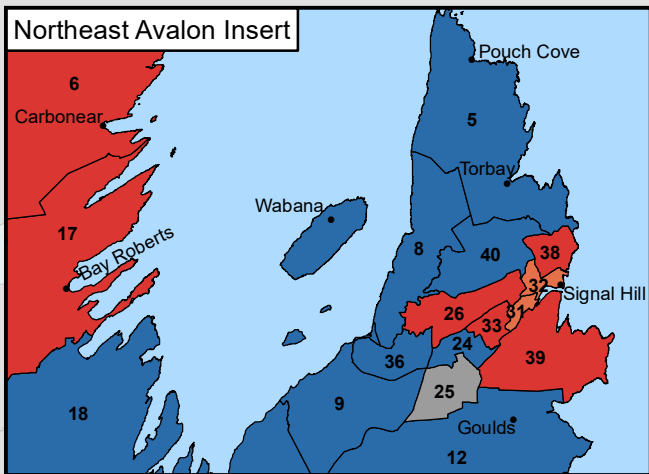

Provincial Electoral Districts Newfoundland & Labrador

1	Baie Verte - Green Bay	21	Labrador West
2	Bonavista	22	Lake Melville
3	Burgeo - La Poile	23	Lewisporte - Twillingate
4	Burin - Grand Bank	24	Mount Pearl North
5	Cape St. Francis	25	Mount Pearl - Southlands
6	Carbonear - Trinity - Bay de Verde	26	Mount Scio
7	Cartwright - L'Anse au Clair	27	Placentia - St. Mary's
8	Conception Bay East - Bell Island	28	Placentia West - Bellevue
9	Conception Bay South	29	St. Barbe - L'Anse aux Meadows
10	Corner Brook	30	St. George's - Humber
11	Exploits	31	St. John's Centre
12	Ferryland	32	St. John's East - Quidi Vidi
13	Fogo Island - Cape Freels	33	St. John's West
14	Fortune Bay - Cape La Hune	34	Stephenville - Port au Port
15	Gander	35	Terra Nova
16	Grand Falls-Windsor - Buchans	36	Topsail - Paradise
17	Harbour Grace - Port de Grave	37	Torngat Mountains
18	Harbour Main	38	Virginat Waters - Pleasantville
19	Humber - Bay of Islands	39	Waterford Valley
20	Humber - Gros Morne	40	Windsor Lake

LEGEND

- Liberal
- PC
- NDP
- Independent

Department of Finance
Newfoundland & Labrador Statistics Agency