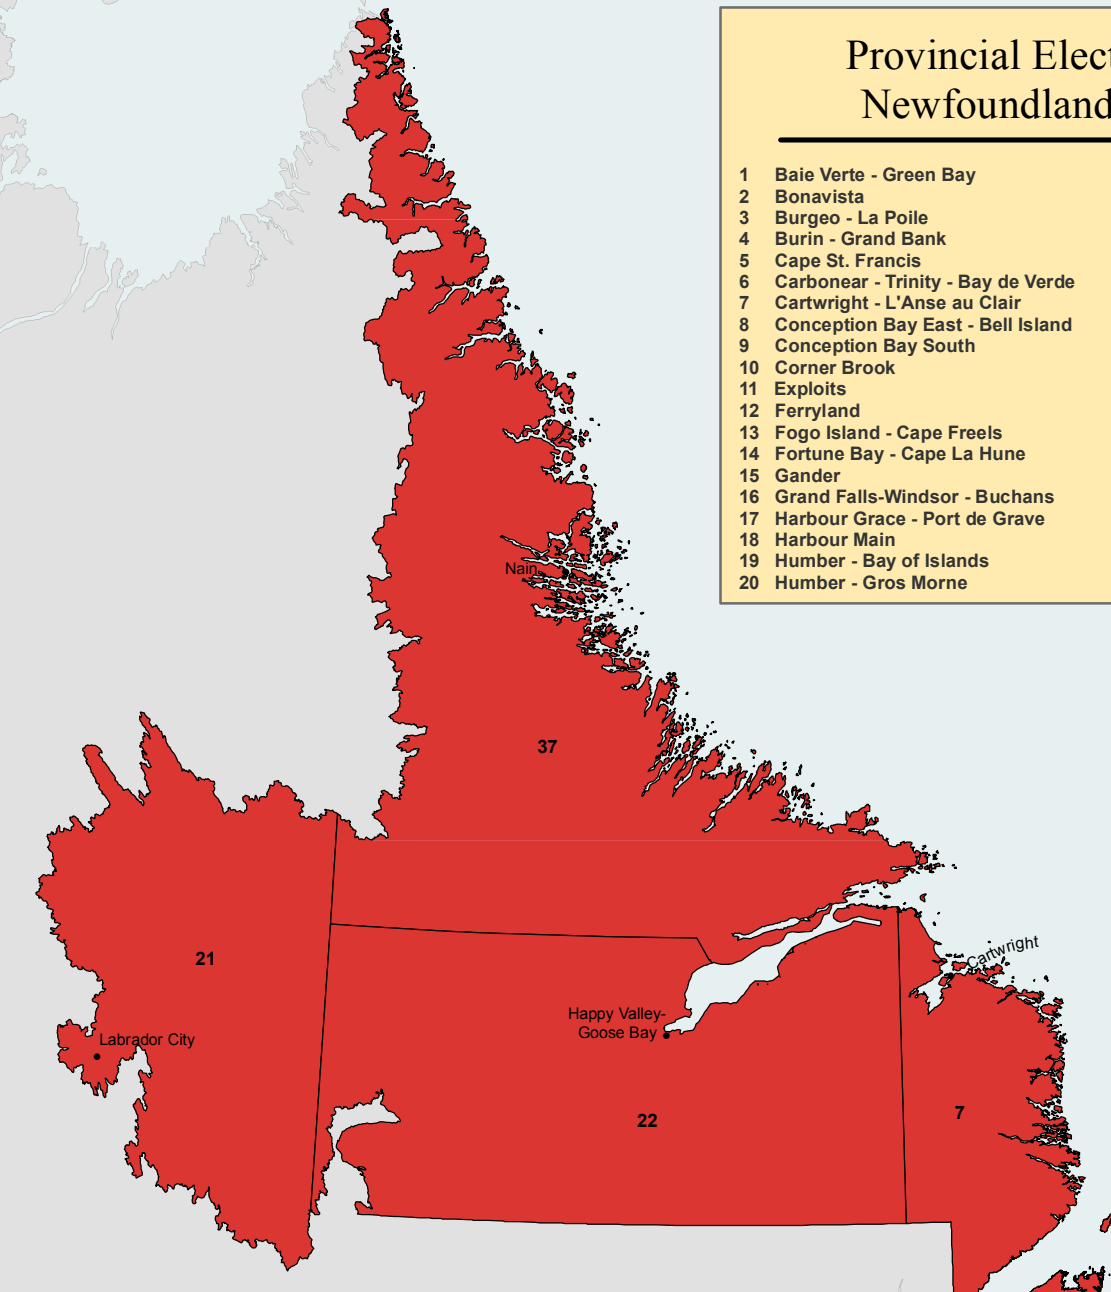

# Provincial Electoral Districts Newfoundland & Labrador

- |                                      |                                    |
|--------------------------------------|------------------------------------|
| 1 Baie Verte - Green Bay             | 21 Labrador West                   |
| 2 Bonavista                          | 22 Lake Melville                   |
| 3 Burgeo - La Poile                  | 23 Lewisporte - Twillingate        |
| 4 Burin - Grand Bank                 | 24 Mount Pearl North               |
| 5 Cape St. Francis                   | 25 Mount Pearl - Southlands        |
| 6 Carbonear - Trinity - Bay de Verde | 26 Mount Scio                      |
| 7 Cartwright - L'Anse au Clair       | 27 Placentia - St. Mary's          |
| 8 Conception Bay East - Bell Island  | 28 Placentia West - Bellevue       |
| 9 Conception Bay South               | 29 St. Barbe - L'Anse aux Meadows  |
| 10 Corner Brook                      | 30 St. George's - Humber           |
| 11 Exploits                          | 31 St. John's Centre               |
| 12 Ferryland                         | 32 St. John's East - Quidi Vidi    |
| 13 Fogo Island - Cape Freels         | 33 St. John's West                 |
| 14 Fortune Bay - Cape La Hune        | 34 Stephenville - Port au Port     |
| 15 Gander                            | 35 Terra Nova                      |
| 16 Grand Falls-Windsor - Buchans     | 36 Topsail - Paradise              |
| 17 Harbour Grace - Port de Grave     | 37 Torngat Mountains               |
| 18 Harbour Main                      | 38 Virginit Waters - Pleasantville |
| 19 Humber - Bay of Islands           | 39 Waterford Valley                |
| 20 Humber - Gros Morne               | 40 Windsor Lake                    |

## LEGEND

- Liberal
- PC
- NDP
- Independent

Department of Finance  
Newfoundland & Labrador Statistics Agency