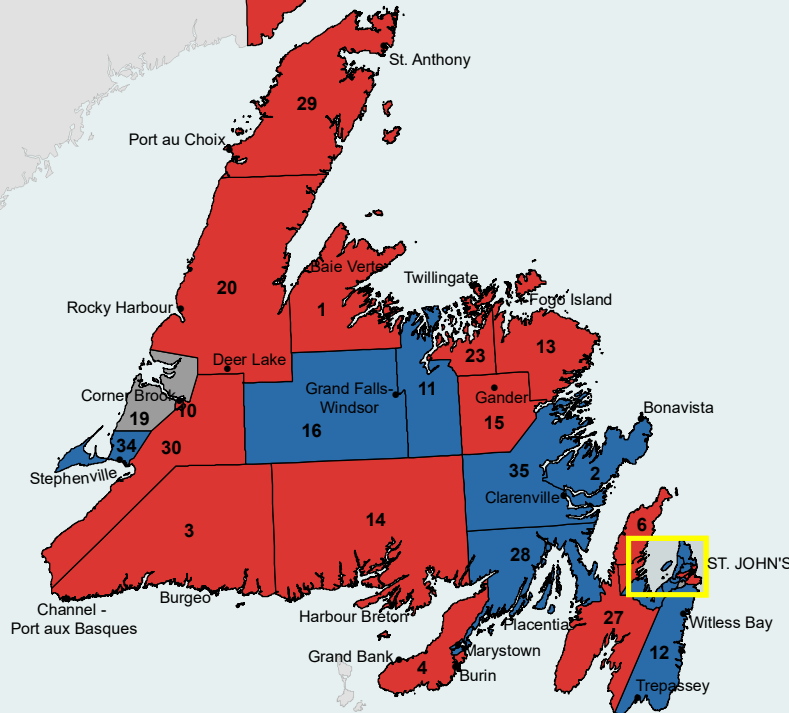

Provincial Electoral Districts Newfoundland & Labrador

1	Baie Verte - Green Bay	21	Labrador West
2	Bonavista	22	Lake Melville
3	Burgeo - La Poile	23	Lewisporte - Twillingate
4	Burin - Grand Bank	24	Mount Pearl North
5	Cape St. Francis	25	Mount Pearl - Southlands
6	Carbonear - Trinity - Bay de Verde	26	Mount Scio
7	Cartwright - L'Anse au Clair	27	Placentia - St. Mary's
8	Conception Bay East - Bell Island	28	Placentia West - Bellevue
9	Conception Bay South	29	St. Barbe - L'Anse aux Meadows
10	Corner Brook	30	St. George's - Humber
11	Exploits	31	St. John's Centre
12	Ferryland	32	St. John's East - Quidi Vidi
13	Fogo Island - Cape Freels	33	St. John's West
14	Fortune Bay - Cape La Hune	34	Stephenville - Port au Port
15	Gander	35	Terra Nova
16	Grand Falls-Windsor - Buchans	36	Topsail - Paradise
17	Harbour Grace - Port de Grave	37	Torngat Mountains
18	Harbour Main	38	Virginat Waters - Pleasantville
19	Humber - Bay of Islands	39	Waterford Valley
20	Humber - Gros Morne	40	Windsor Lake

LEGEND

- Liberal
- PC
- NDP
- Independent

Department of Finance
Newfoundland & Labrador Statistics Agency