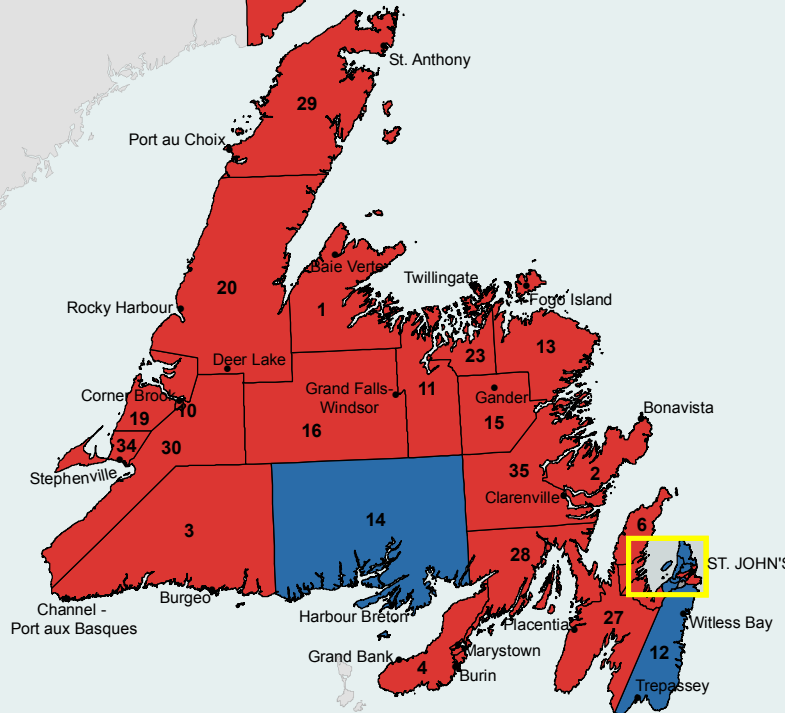

Provincial Electoral Districts Newfoundland & Labrador

1 Baie Verte - Green Bay	21 Labrador West
2 Bonavista	22 Lake Melville
3 Burgeo - La Poile	23 Lewisporte - Twillingate
4 Burin - Grand Bank	24 Mount Pearl North
5 Cape St. Francis	25 Mount Pearl - Southlands
6 Carbonear - Trinity - Bay de Verde	26 Mount Scio
7 Cartwright - L'Anse au Clair	27 Placentia - St. Mary's
8 Conception Bay East - Bell Island	28 Placentia West - Bellevue
9 Conception Bay South	29 St. Barbe - L'Anse aux Meadows
10 Corner Brook	30 St. George's - Humber
11 Exploits	31 St. John's Centre
12 Ferryland	32 St. John's East - Quidi Vidi
13 Fogo Island - Cape Freels	33 St. John's West
14 Fortune Bay - Cape La Hune	34 Stephenville - Port au Port
15 Gander	35 Terra Nova
16 Grand Falls-Windsor - Buchans	36 Topsail - Paradise
17 Harbour Grace - Port de Grave	37 Torngat Mountains
18 Harbour Main	38 Virginit Waters - Pleasantville
19 Humber - Bay of Islands	39 Waterford Valley
20 Humber - Gros Morne	40 Windsor Lake

LEGEND

- Liberal
- PC
- NDP
- Independent

Department of Finance
Newfoundland & Labrador Statistics Agency